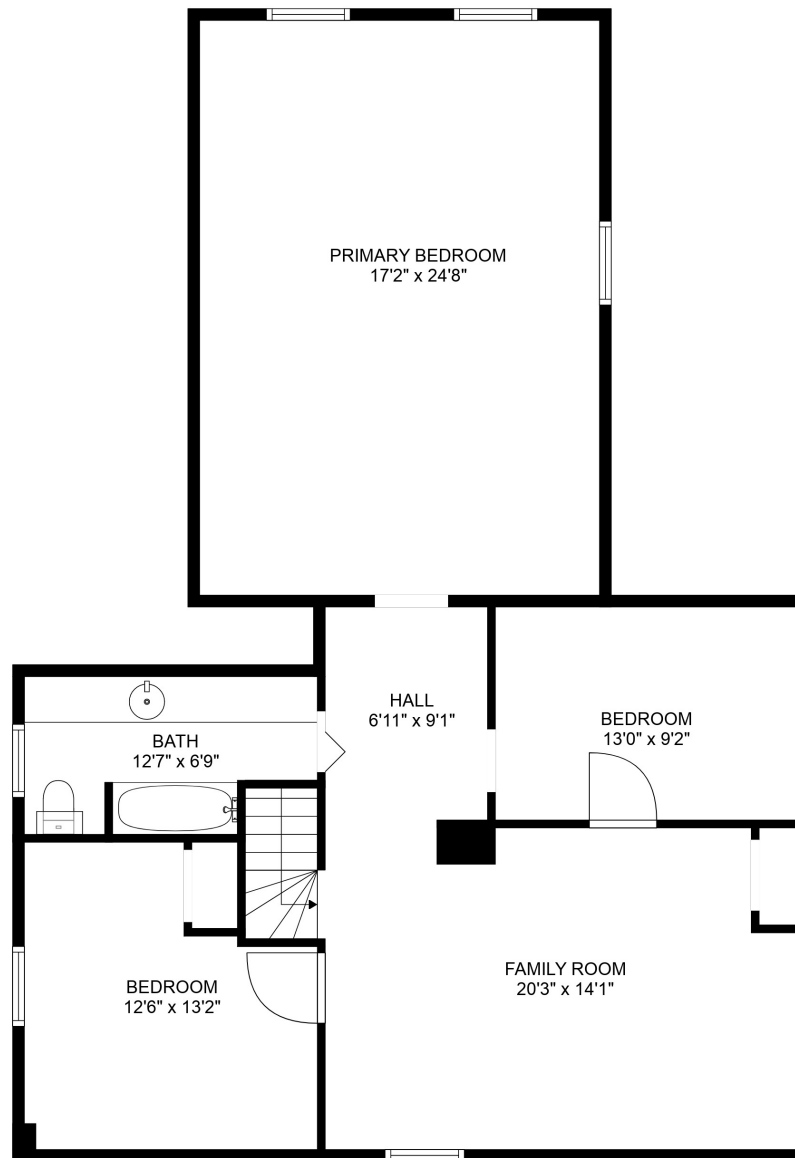

Total scanned area: 4315 sq. ft

MEASUREMENTS ARE CALCULATED BY CUBICASA TECHNOLOGY. DEEMED HIGHLY RELIABLE BUT NOT GUARANTEED.

Total scanned area: 4315 sq. ft

MEASUREMENTS ARE CALCULATED BY CUBICASA TECHNOLOGY. DEEMED HIGHLY RELIABLE BUT NOT GUARANTEED.