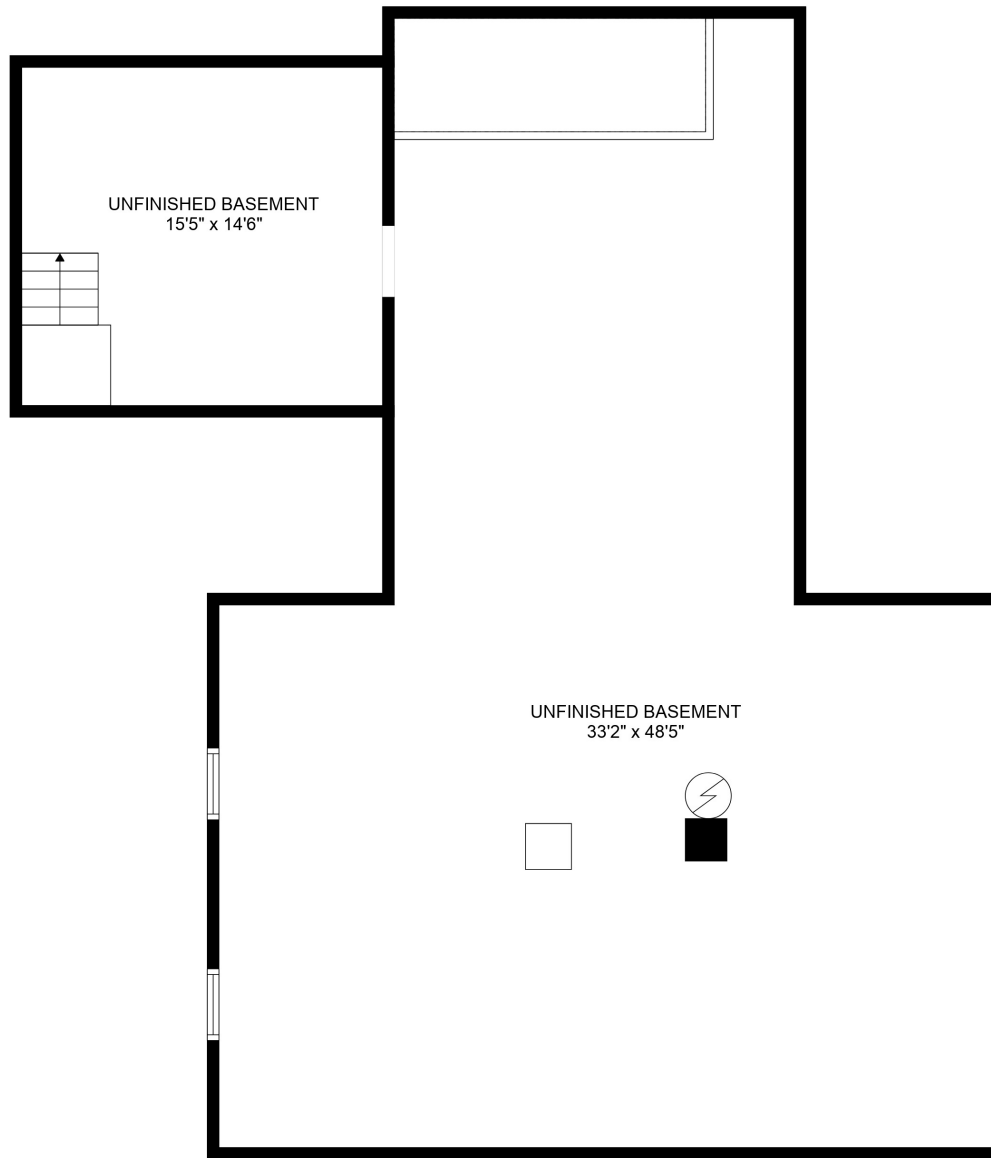

Total scanned area: 4315 sq. ft

MEASUREMENTS ARE CALCULATED BY CUBICASA TECHNOLOGY. DEEMED HIGHLY RELIABLE BUT NOT GUARANTEED.

Total scanned area: 4315 sq. ft

MEASUREMENTS ARE CALCULATED BY CUBICASA TECHNOLOGY. DEEMED HIGHLY RELIABLE BUT NOT GUARANTEED.