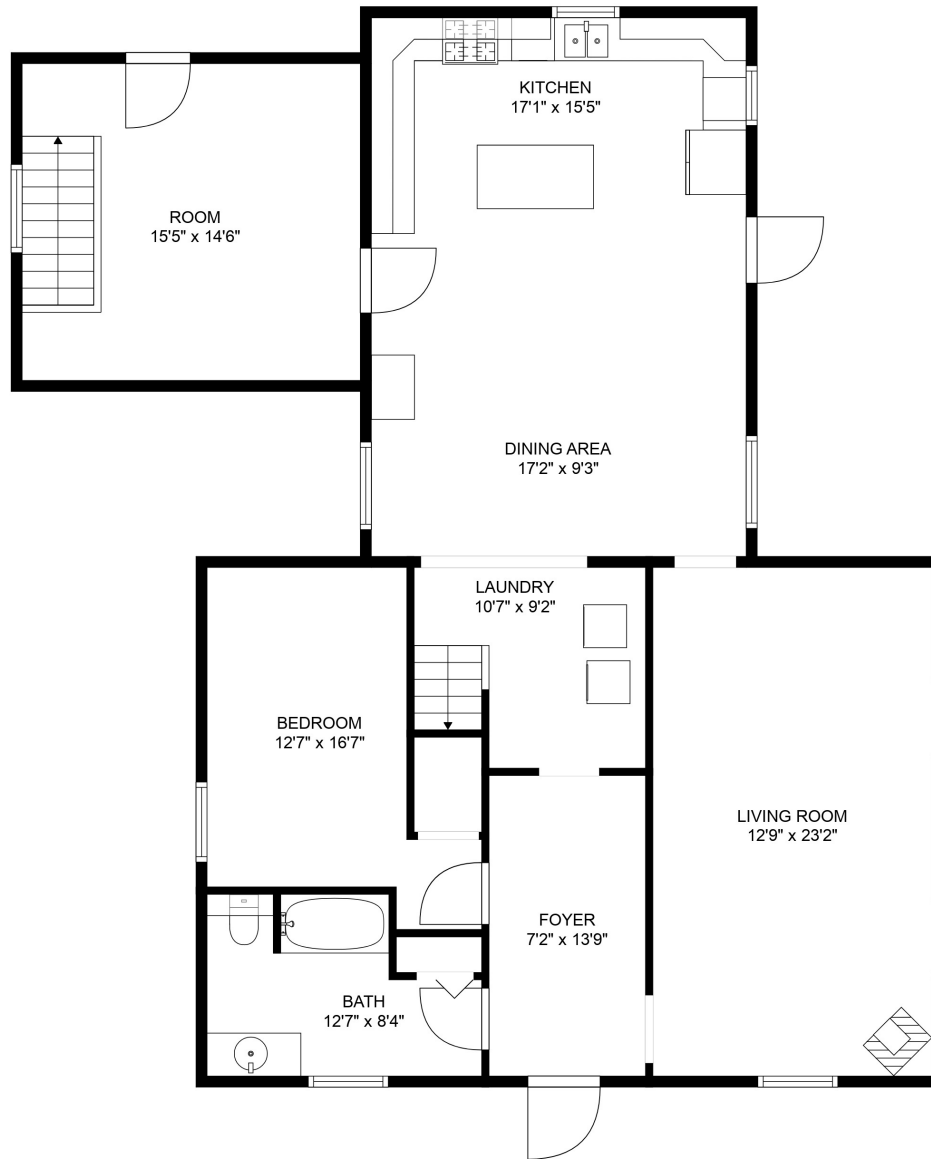

Total scanned area: 4315 sq. ft

MEASUREMENTS ARE CALCULATED BY CUBICASA TECHNOLOGY. DEEMED HIGHLY RELIABLE BUT NOT GUARANTEED.

Total scanned area: 4315 sq. ft

MEASUREMENTS ARE CALCULATED BY CUBICASA TECHNOLOGY. DEEMED HIGHLY RELIABLE BUT NOT GUARANTEED.